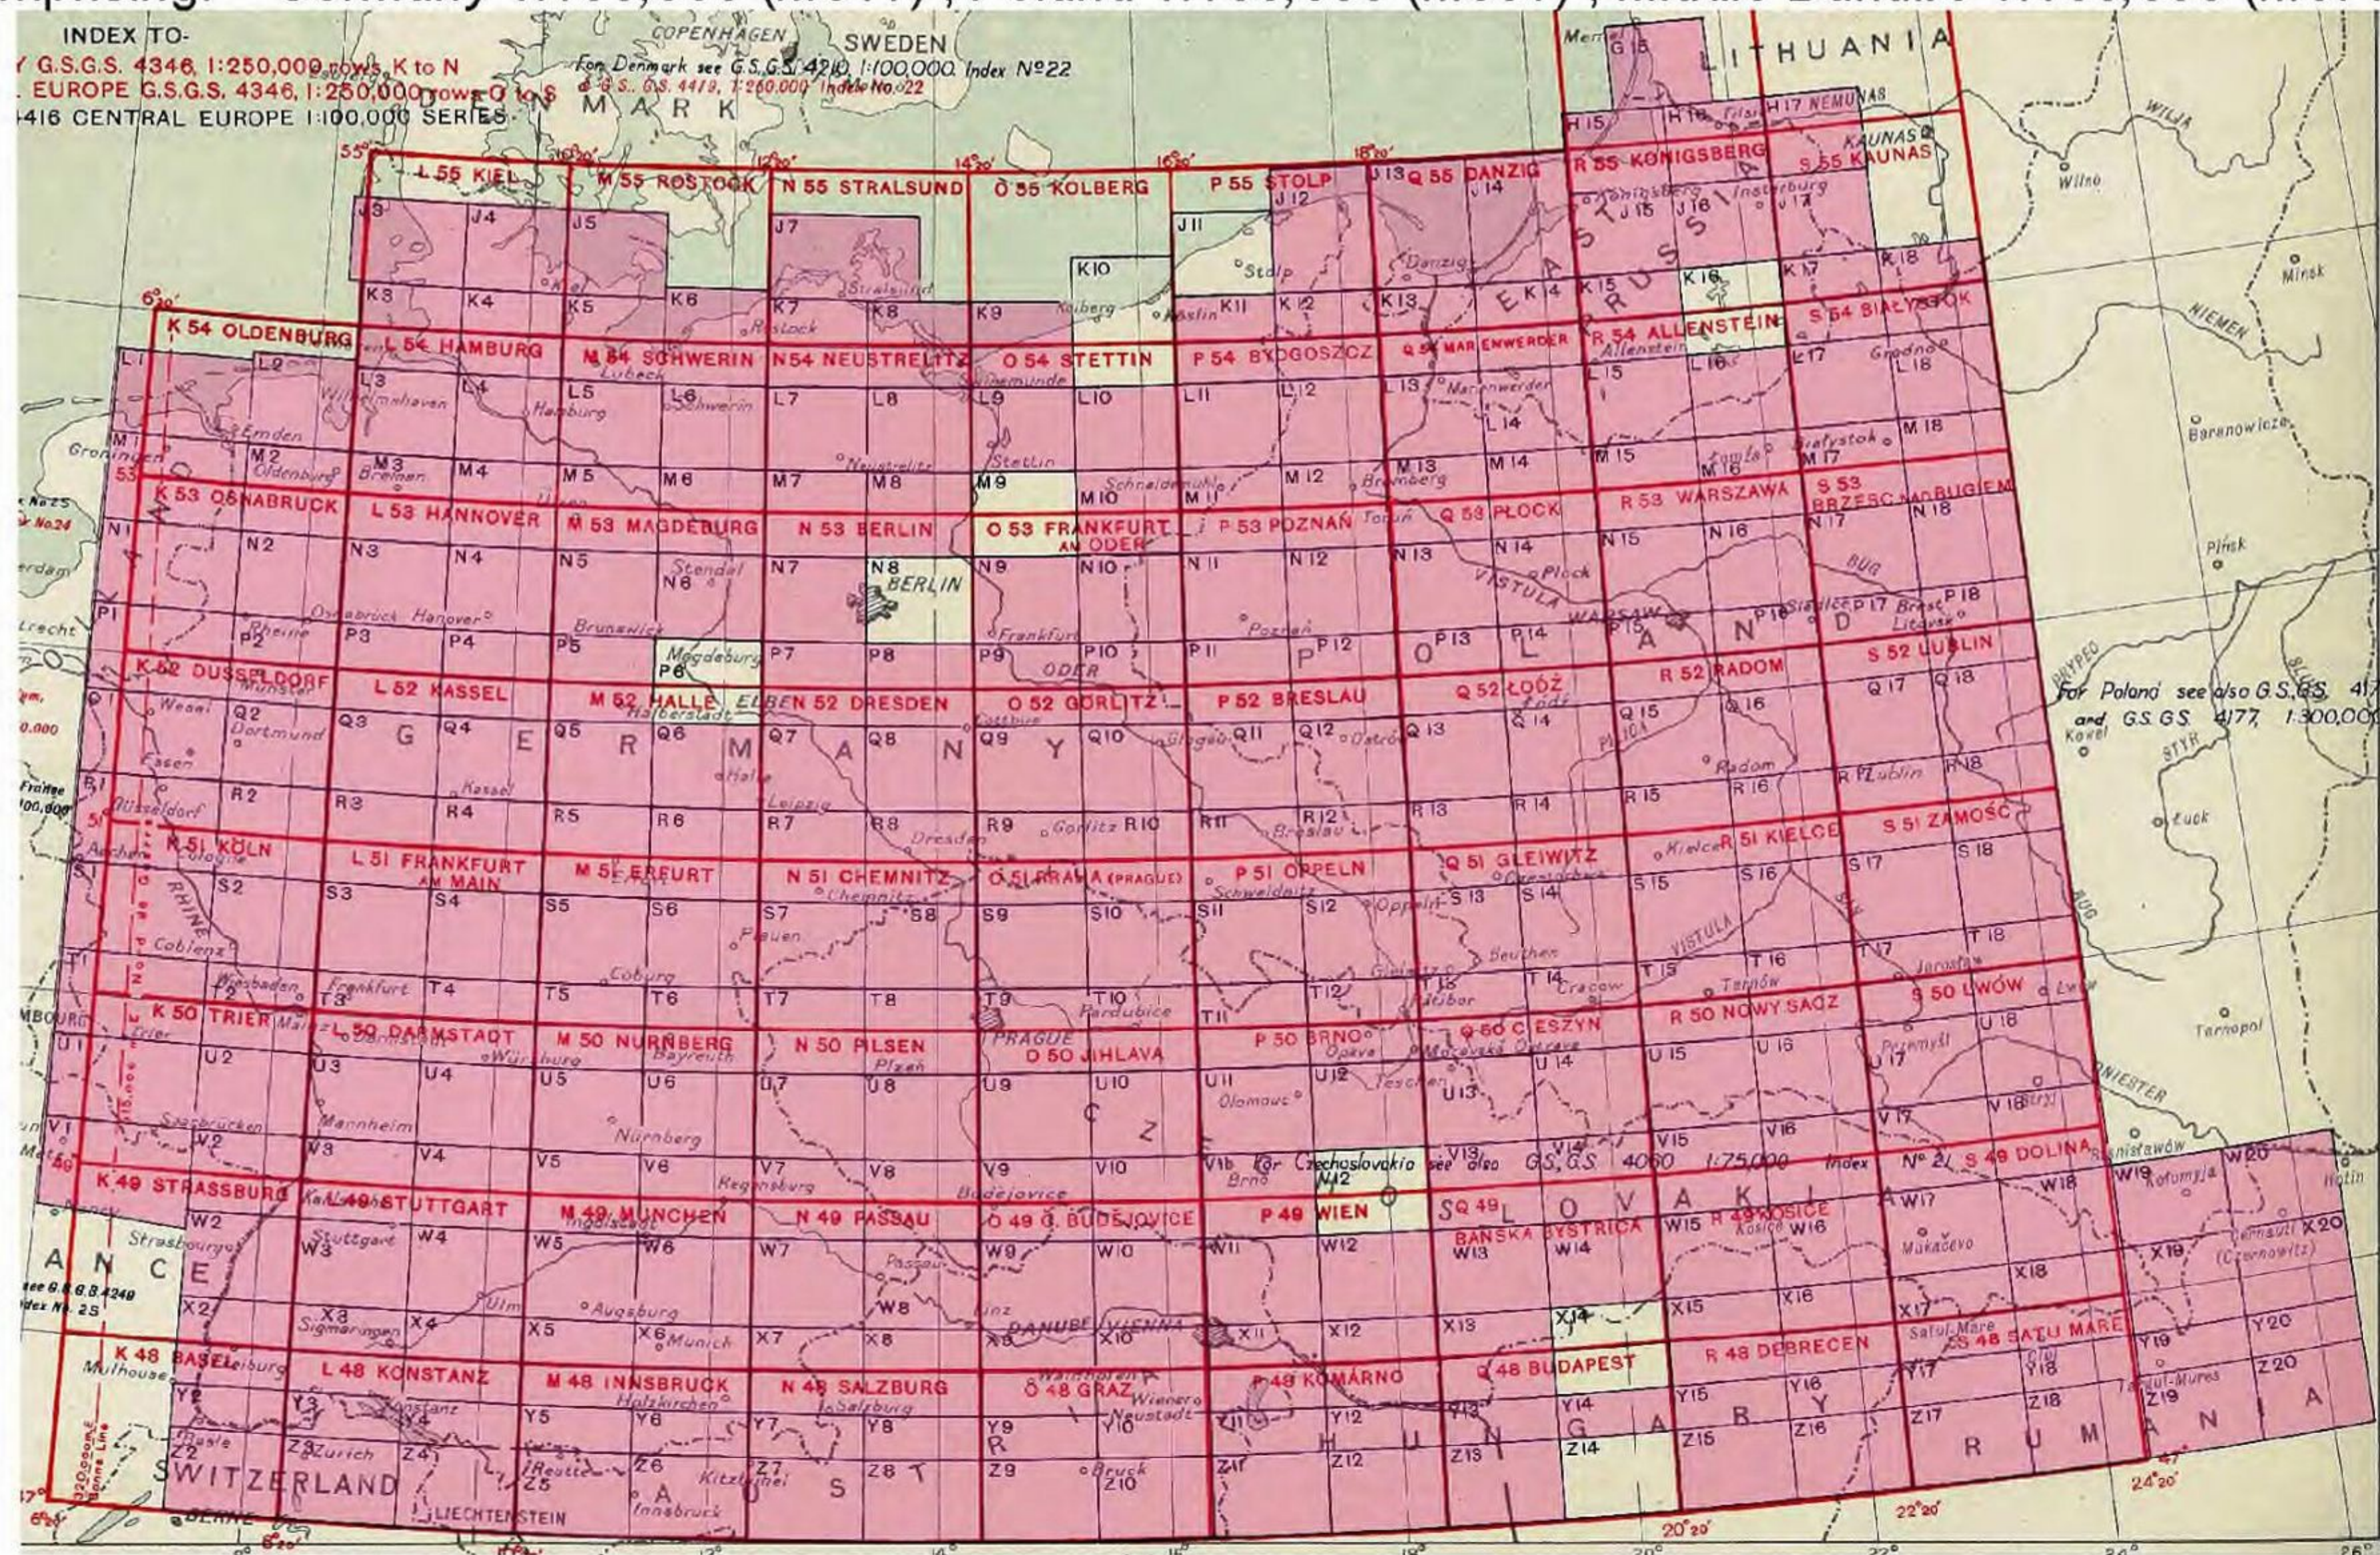

CENTRAL EUROPE – 1:100,000

Central Europe 1:100,000 (GSGS 4416 / M641) – 1943-

comprising: Germany 1:100,000 (M641), Poland 1:100,000 (M651), Middle Danube 1:100,000 (M671)

NLA holds sheets shown in pink

Call number: MAP G6030 s100

Bib ID: 5883242 (Germany) & 52883244 (Central Europe)